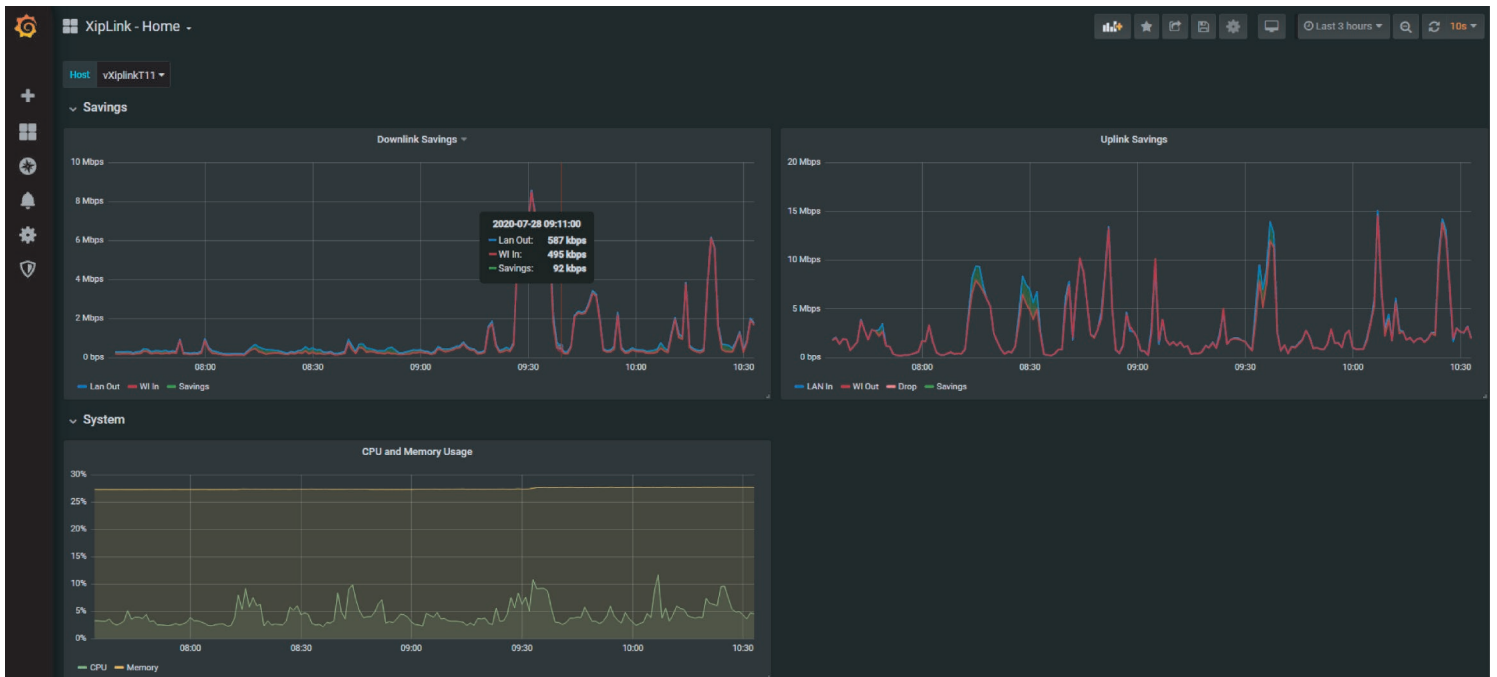

- Dramatic bandwidth gain
- Reduces the number of packets
- Bandwidth reduction for VoIP, Skype & small packets

Byte Cache

Dramatic data reduction for multi-pass traffic

- Effective on viral videos, Internet content, etc.
- Up to 80% reduction from most traffic types
- IP-layer: Effective for both TCP and UDP traffic

SCPS-TP based TCP acceleration

- Interoperable PEP (I-PEP) compliant
- Transport Control (XTC) Modes
- Enhanced TCP
- Fixed Rate Control
- Dynamic Rate Control
- Delay-Based Rate Control

Ask us today about the *ACCELERATOR PRO CHALLENGE*.*
We are so confident you will love this service that *GALAXY* is offering a
***FREE 30-DAY TRIAL* to show you the amazing difference it will make.**